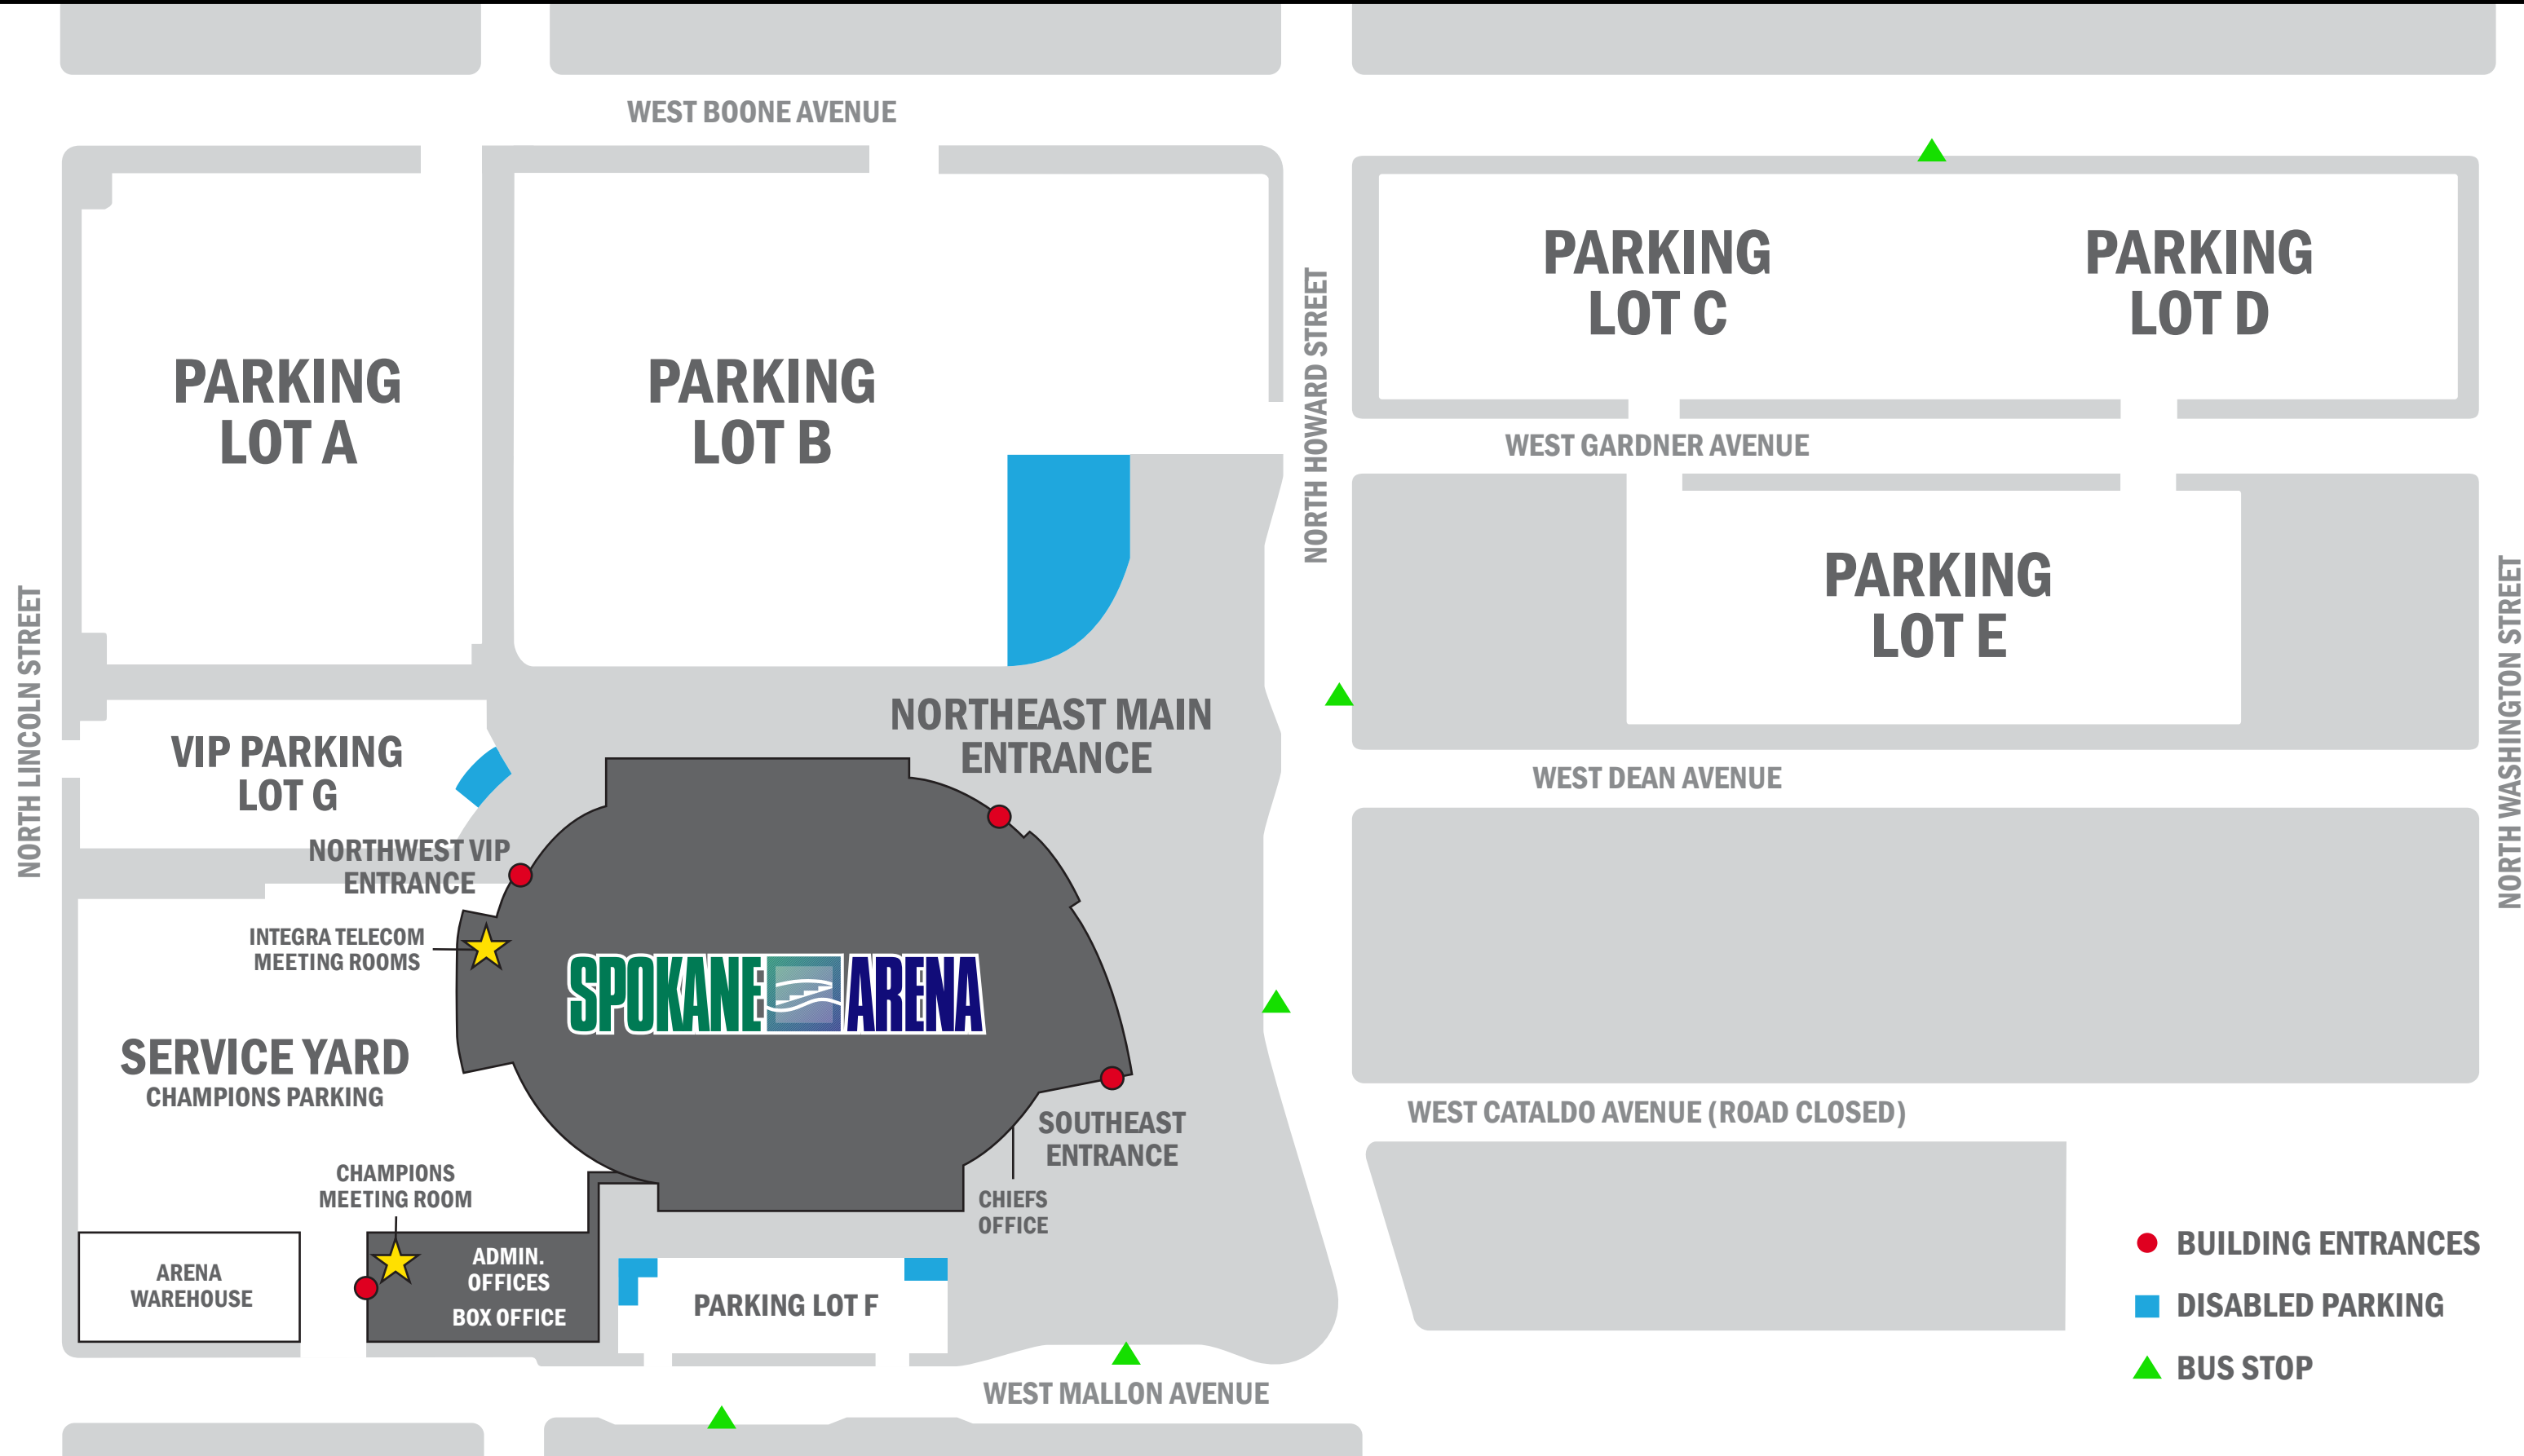

SPOKANE ARENA PARKING

- BUILDING ENTRANCES
- DISABLED PARKING
- ▲ BUS STOP