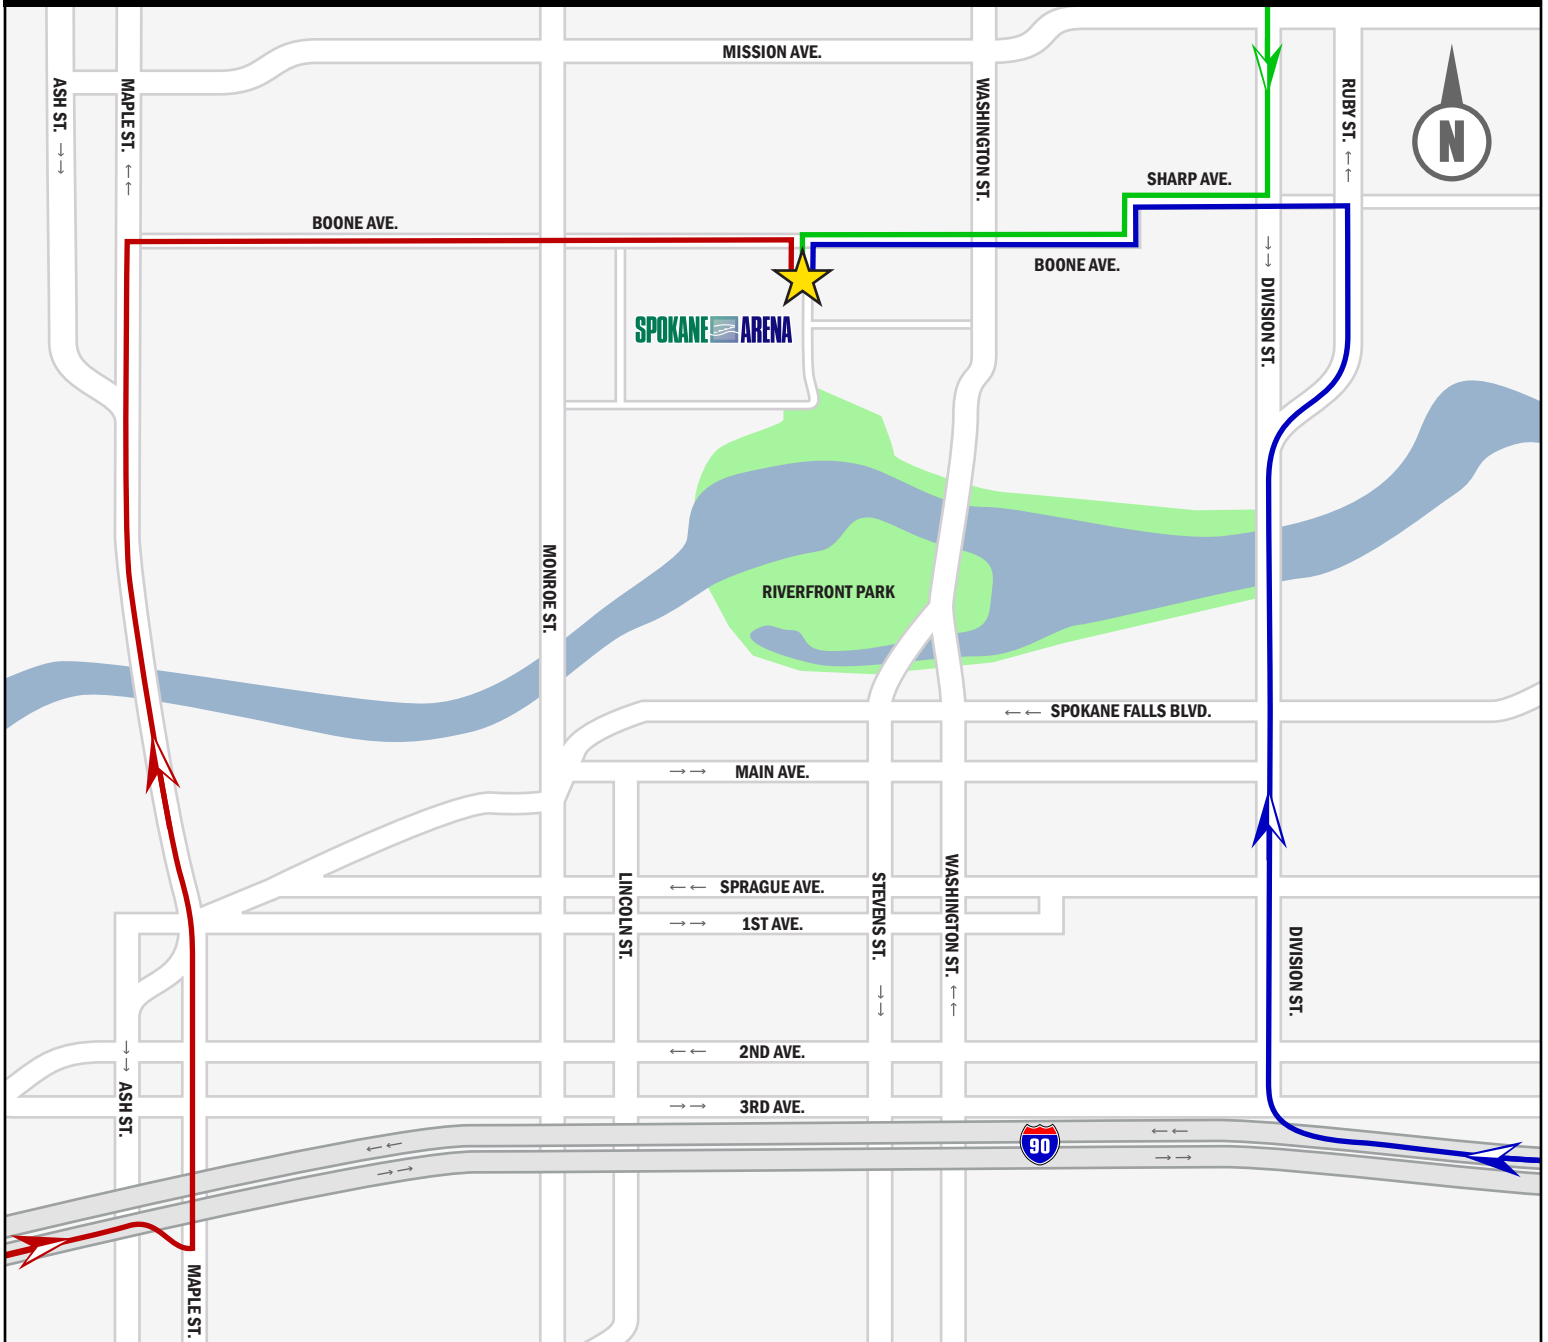

SPOKANE ARENA DIRECTIONS

FROM WEST (I-90 EASTBOUND)

East on I-90 to Maple St. Exit
 Left on Maple St. to Boone Ave.
 Right on Boone Ave., continue to Howard St.
 Right on Howard St., parking entrance on Howard St.

FROM EAST (I-90 WESTBOUND)

West on I-90 to Division St. Exit 281
 Stay on Division St. as it splits to one-way Ruby St.
 Left on Sharp Ave., Sharp turns left into Atlantic
 then right onto Boone Ave. Continue on Boone Ave.
 to Howard St., parking entrance on Howard St.

FROM NORTH

South on Highway 395 (Division St.) - Left on
 Sharp Ave. Sharp turns left into Atlantic then
 right onto Boone Ave. Continue on Boone Ave.
 to Howard St., parking entrance on Howard St.

SPOKANE ARENA PARKING