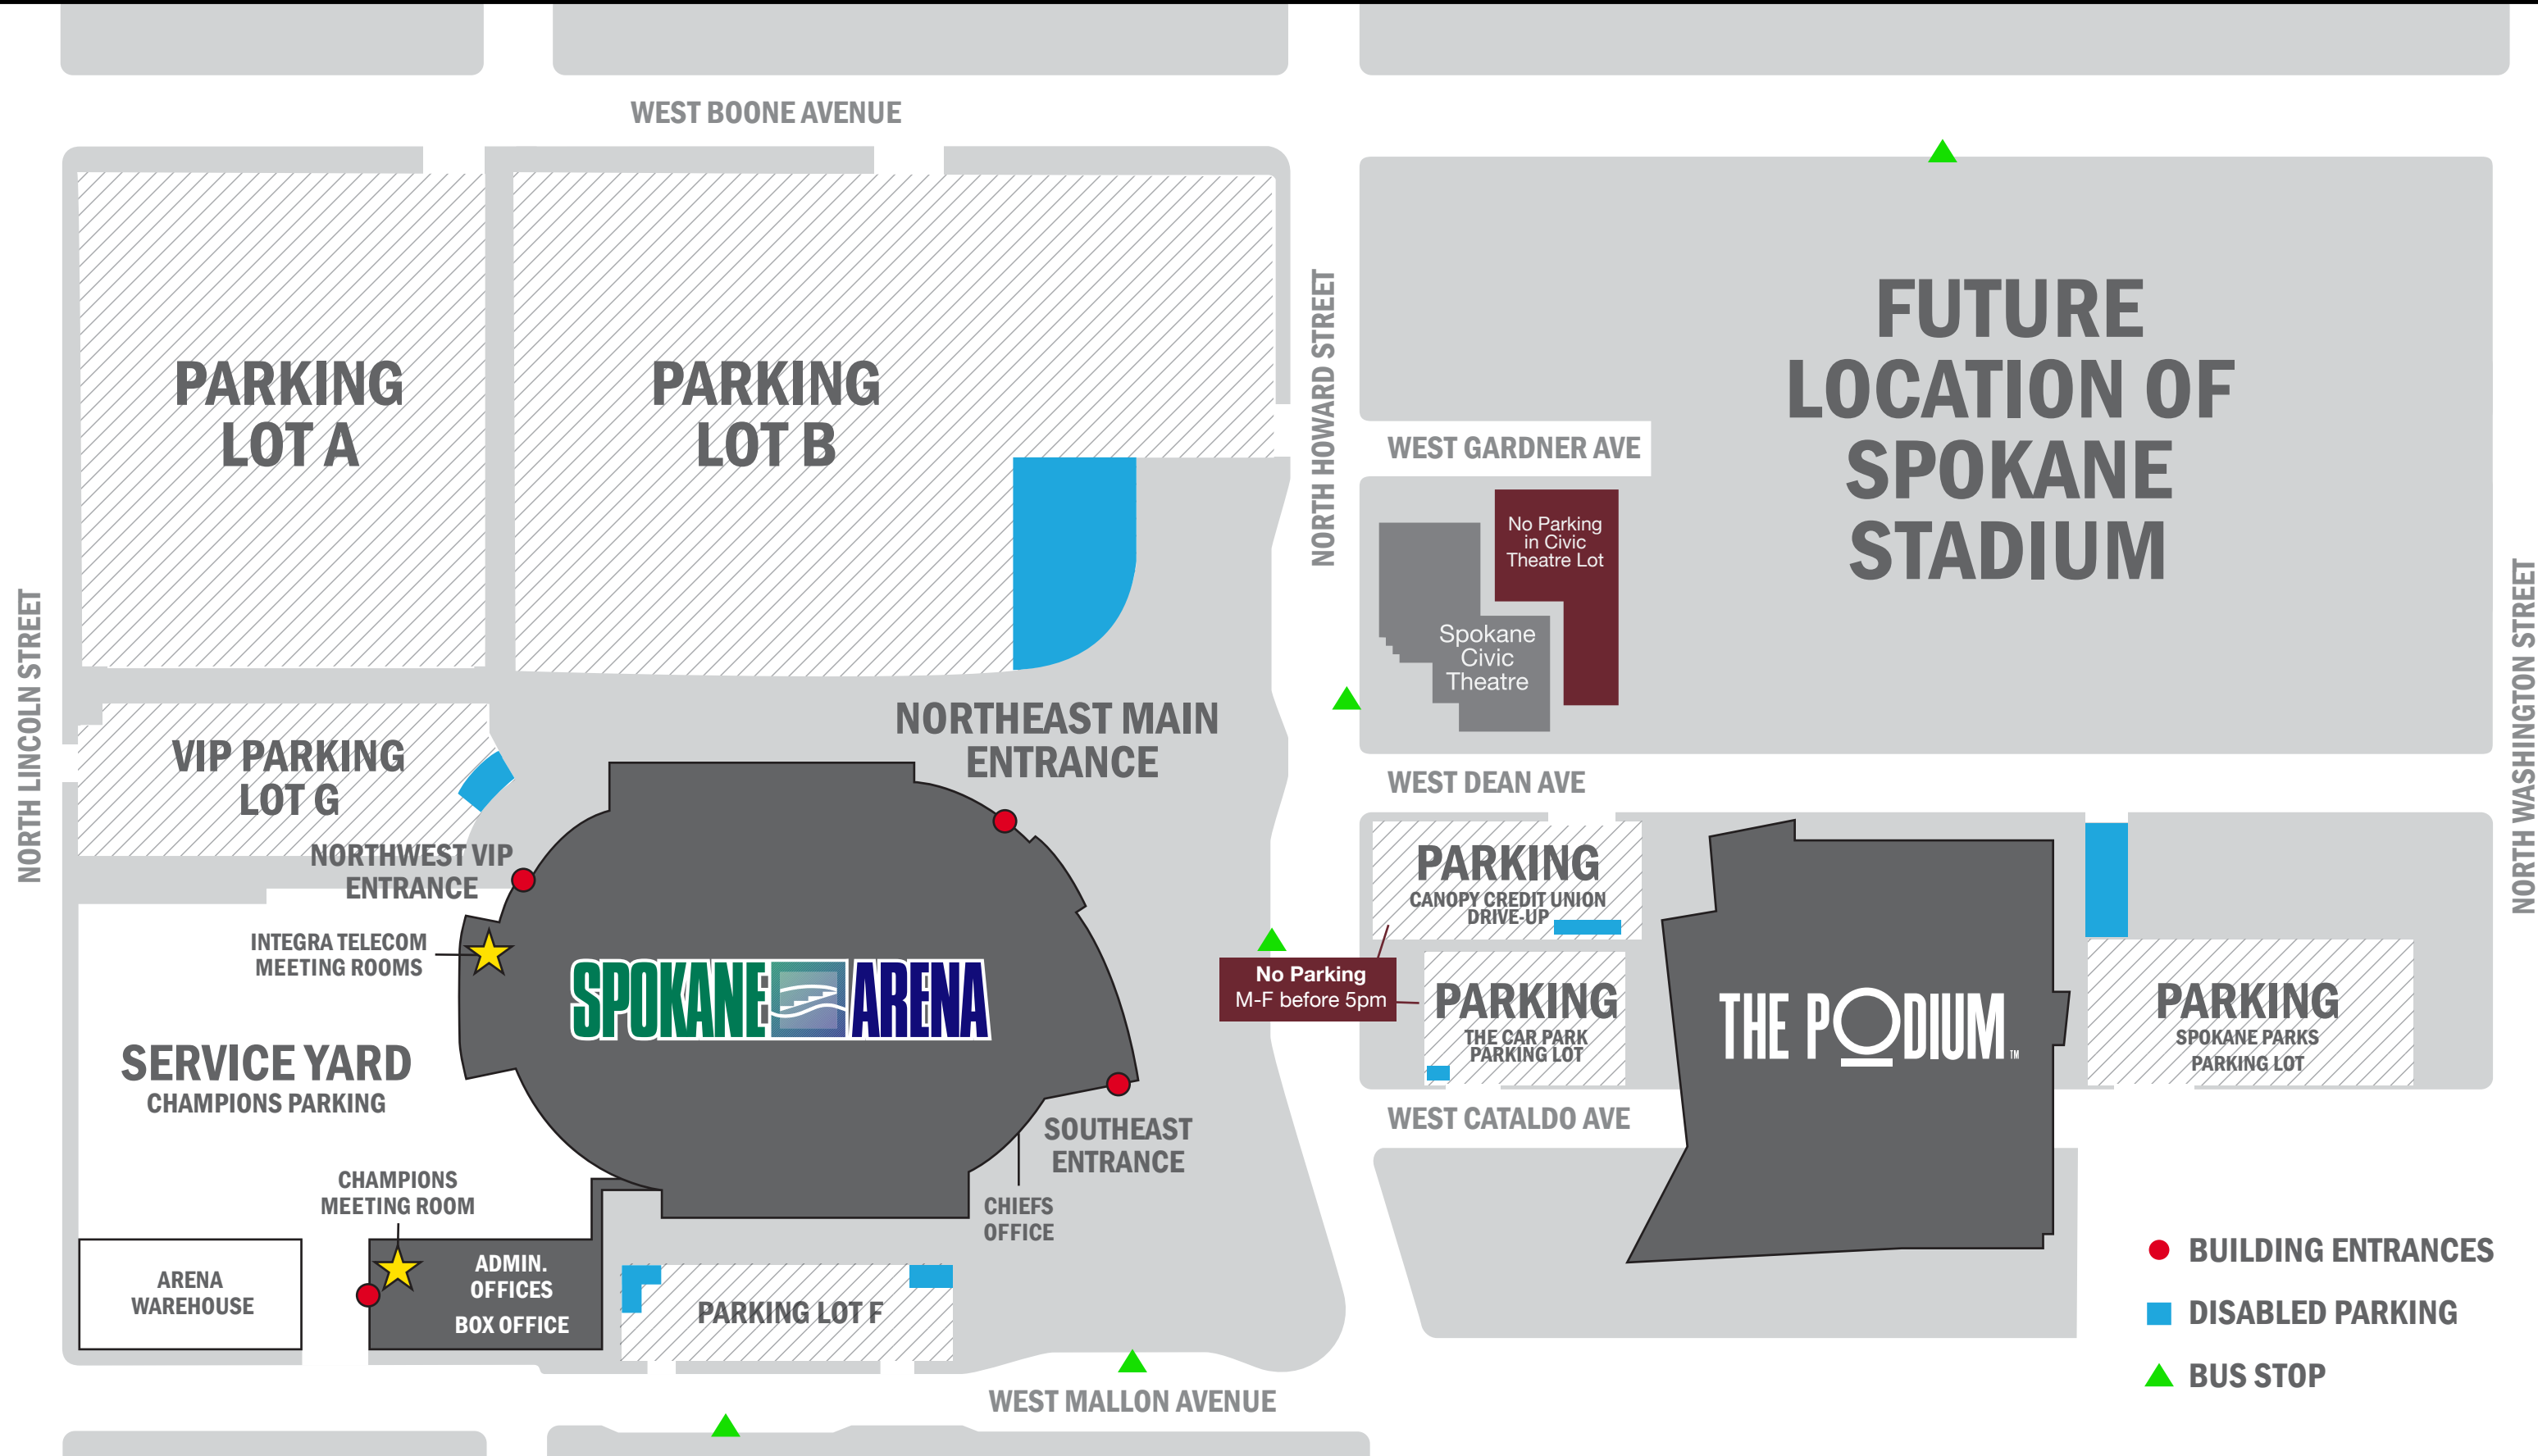

SPOKANE ARENA PARKING

- BUILDING ENTRANCES
- DISABLED PARKING
- ▲ BUS STOP