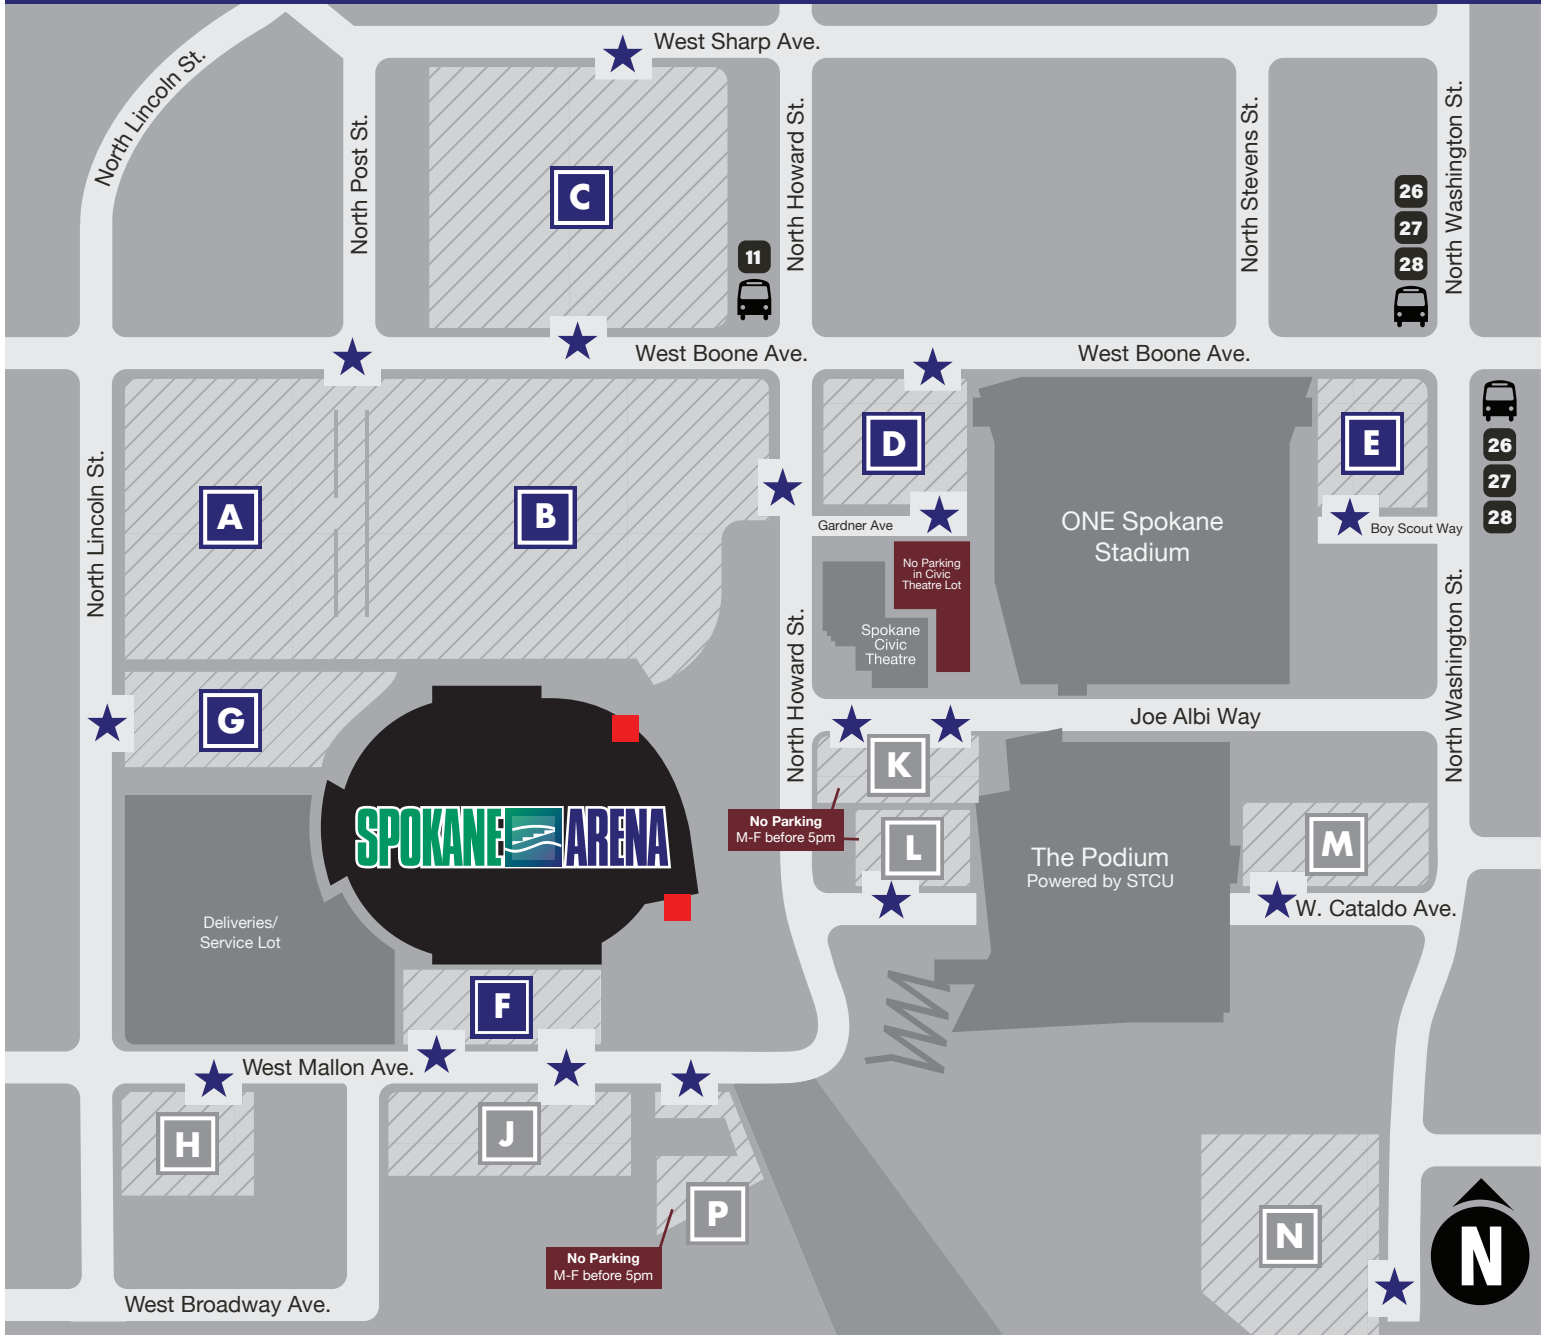

PARKING MAP

- | | | |
|---------------------------------------|---------------------------------------|--|
| A ARENA/STADIUM/PODIUM PARKING | F ARENA/STADIUM/PODIUM PARKING | L WEST CATALDO ALLEY PARKING |
| B ARENA/STADIUM/PODIUM PARKING | G ARENA SUITES/CLUB PARKING | M RIVERFRONT PARKING – CATALDO LOT |
| C ARENA/STADIUM/PODIUM PARKING | H WONDER GARAGE | N RIVERFRONT PARKING – WASHINGTON LOT |
| D ARENA/STADIUM/PODIUM PARKING | J FLOUR MILL PARKING LOT | P CANOPY CREDIT UNION MAIN |
| E STADIUM PARKING | K CANOPY CREDIT UNION DRIVE-UP | |

All parking lots require payment. Please follow the posted instructions to pay for lots without an attendant on site. There are no in-out privileges for vehicles during an event. Parking rates vary per lot.

- Parking Entrances
- Venue Entrances
- Owned by SPFD
- Not Owned By SPFD