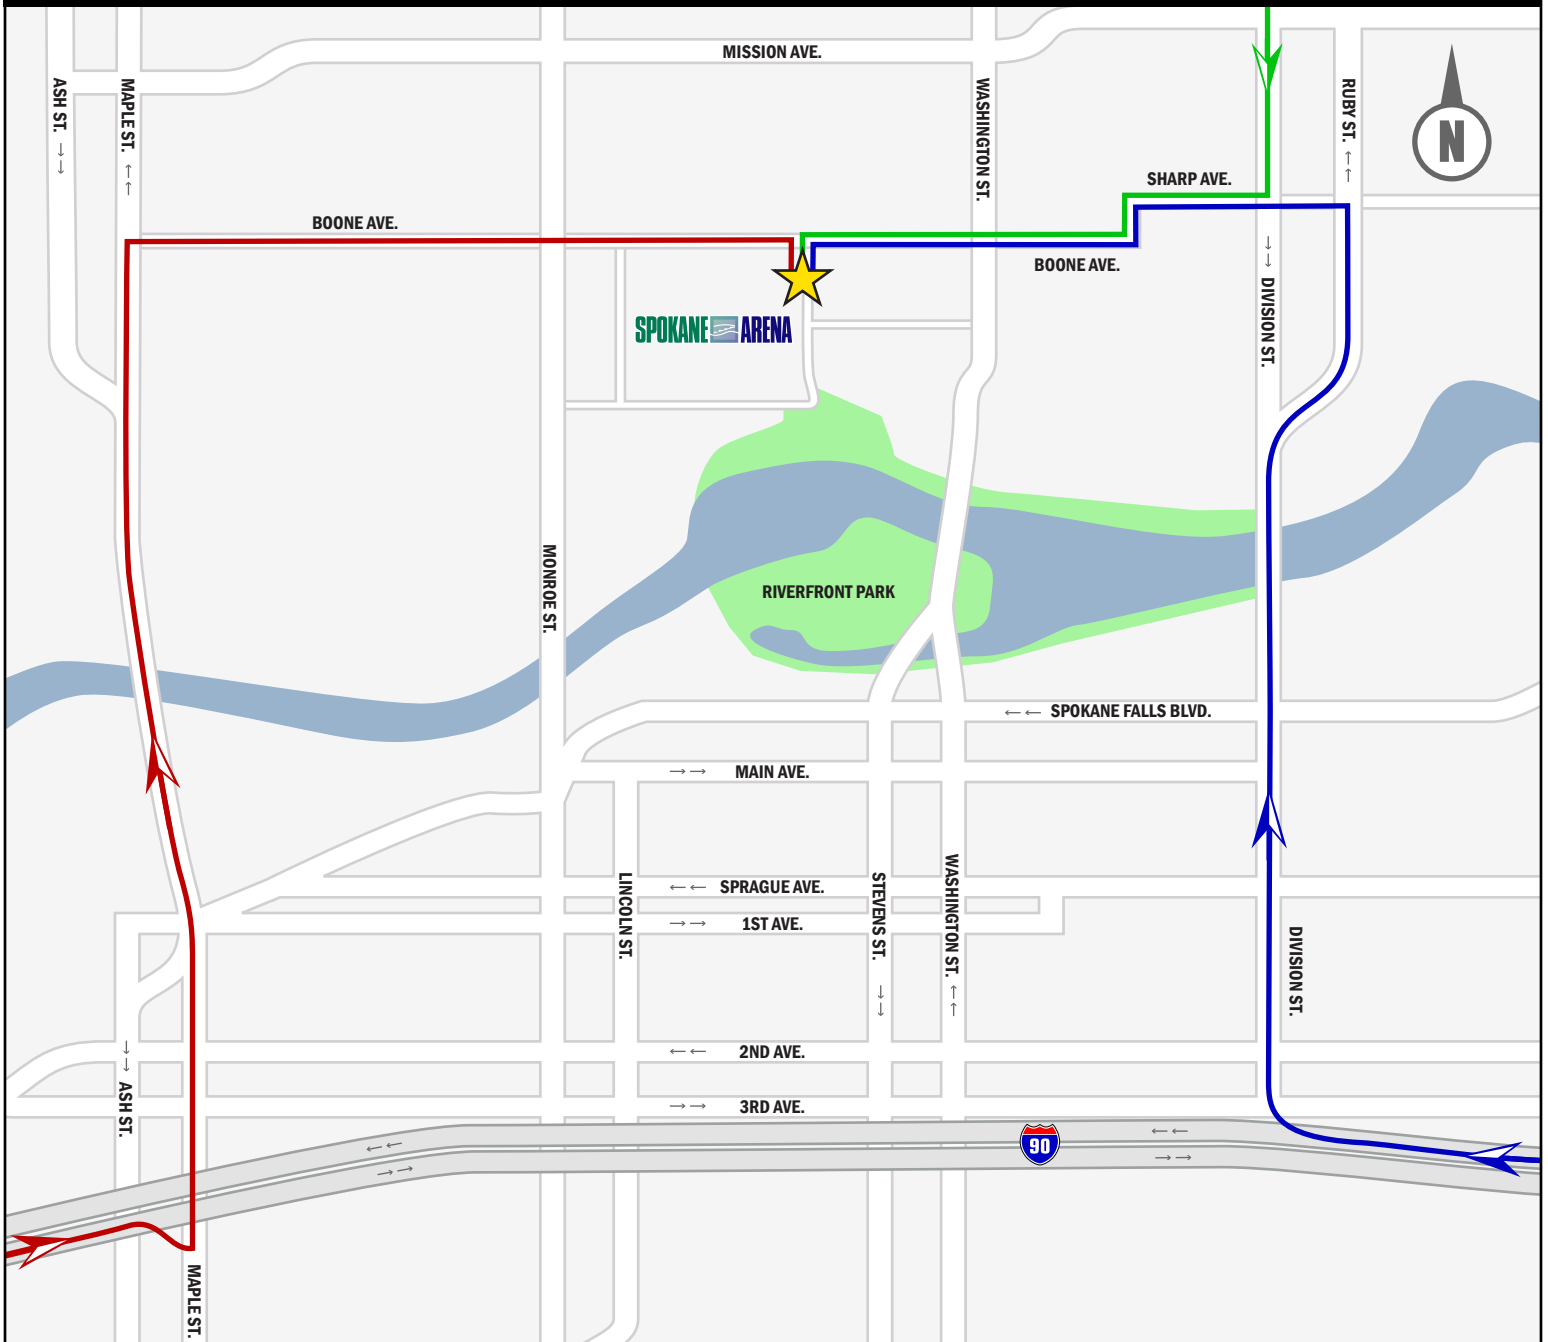

SPOKANE ARENA DIRECTIONS

FROM WEST (I-90 EASTBOUND)

East on I-90 to Maple St. Exit
 Left on Maple St. to Boone Ave.
 Right on Boone Ave., continue to Howard St.
 Right on Howard St., parking entrance on Howard St.

FROM EAST (I-90 WESTBOUND)

West on I-90 to Division St. Exit 281
 Stay on Division as it splits to one-way Ruby St.
 Left on Sharp Ave., Sharp turns left into Atlantic
 then right onto Boone Ave. Continue on Boone Ave.
 to Howard St., parking entrance on Howard St.

FROM NORTH

South on Highway 395 (Division St.) - Left on
 Sharp Ave. Sharp turns left into Atlantic
 then right onto Boone Ave. Continue on Boone Ave.
 to Howard St., parking entrance on Howard St.

SPOKANE ARENA PARKING